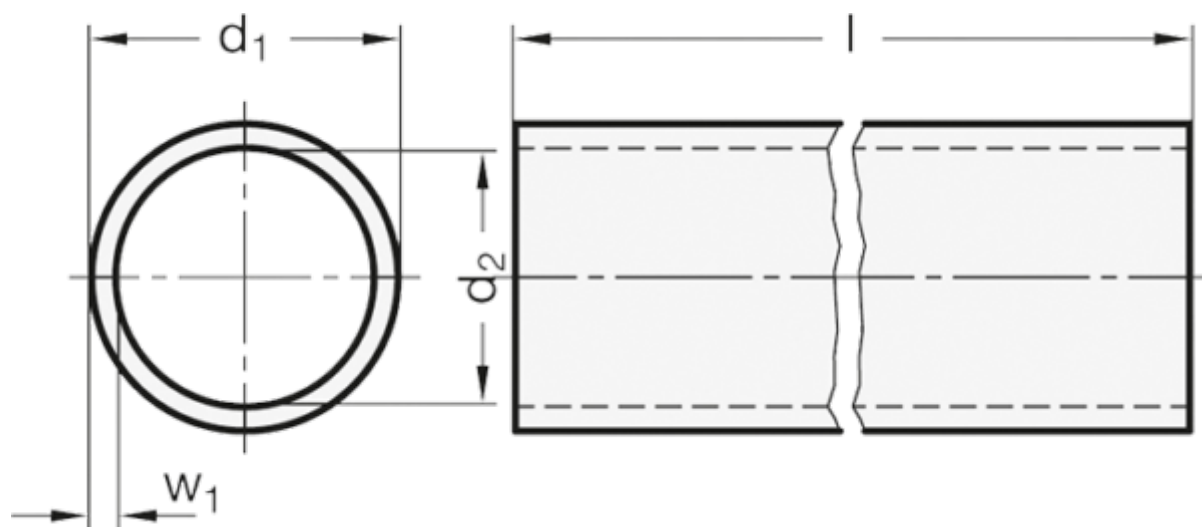

# Data Sheet

Article number: 20990NID14200BL

Description: E+G GN 990 Construction tube round  
GN 990-NI-D14-200-BL

## Measures

$d_1$  = D14 -0.2

$d_2$  = 11

$l \pm 0.5$  = 200

$w_1$  = 1.5

Weight in (g) = 87